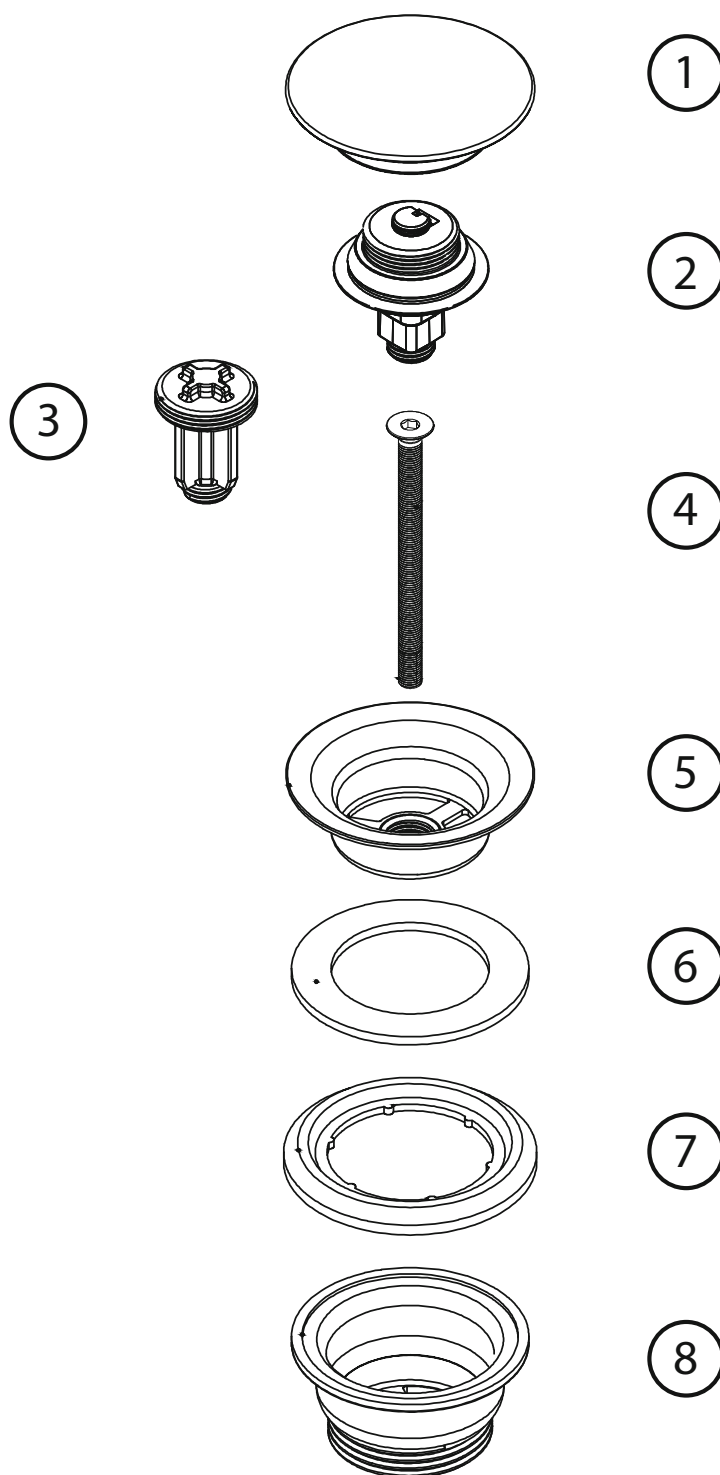

1. Cover lid
2. Core
3. Static function
4. Screw
5. Connector
6. Sealer
7. Washer
8. Body

Pop-up universal Duo Classic

Art no: 10919 RSK: 8553636

Primy
Stainless Steel
Kitchen & Bathroom

Scandtap AB, Olofsdalsvägen 21, 302 41 Halmstad, Sweden
info@scandtap.com, www.scandtap.com