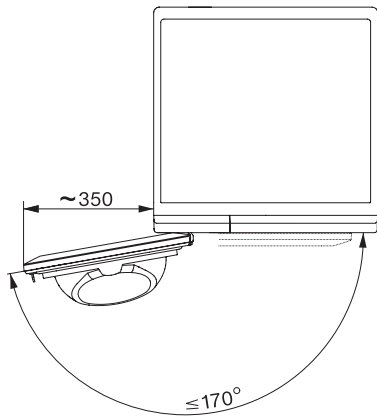

TEL685WP 125 Gala Edition

T1 värmepumpstumlare:

Med SteamFinish och DryCare 40 för skonsam tvättvård.

T1 installation drawing, slanted facia or straight facia, measures in mm

T1 drawing, slanted facia or straight facia, measures in mm

T1 drawing, slanted facia or straight facia, with porthole, measures in mm

T1 drawing, slanted facia or straight facia, measures in mm