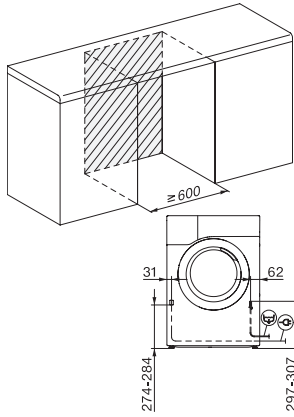

TEL685WP 125 Gala Edition

T1 värmepumpstumlare:

Med SteamFinish och DryCare 40 för skonsam tvättvård.

T1 installation drawing, slanted facia or straight facia, measures in mm

T1 drawing, slanted facia or straight facia, measures in mm

T1 drawing, slanted facia or straight facia, with porthole, measures in mm

T1 drawing, slanted facia or straight facia, measures in mm