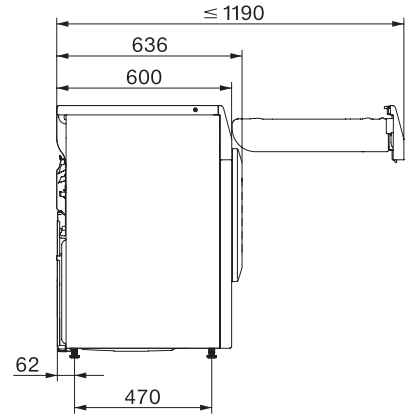

TEL685WP 125 Gala Edition

T1 värmepumpstumlare:

Med SteamFinish och DryCare 40 för skonsam tvättvård.

T1 installation drawing, slanted facia or straight facia, measures in mm

T1 drawing, slanted facia or straight facia, measures in mm

T1 drawing, slanted facia or straight facia, with porthole, measures in mm

T1 drawing, slanted facia or straight facia, measures in mm