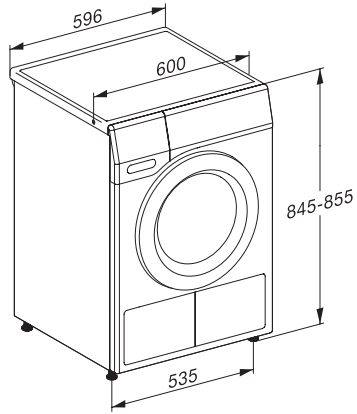

TEL685WP 125 Gala Edition

T1 värmepumpstumlare:

Med SteamFinish och DryCare 40 för skonsam tvättvård.

T1 installation drawing, slanted facia or straight facia, measures in mm

T1 drawing, slanted facia or straight facia, measures in mm

T1 drawing, slanted facia or straight facia, with porthole, measures in mm

T1 drawing, slanted facia or straight facia, measures in mm