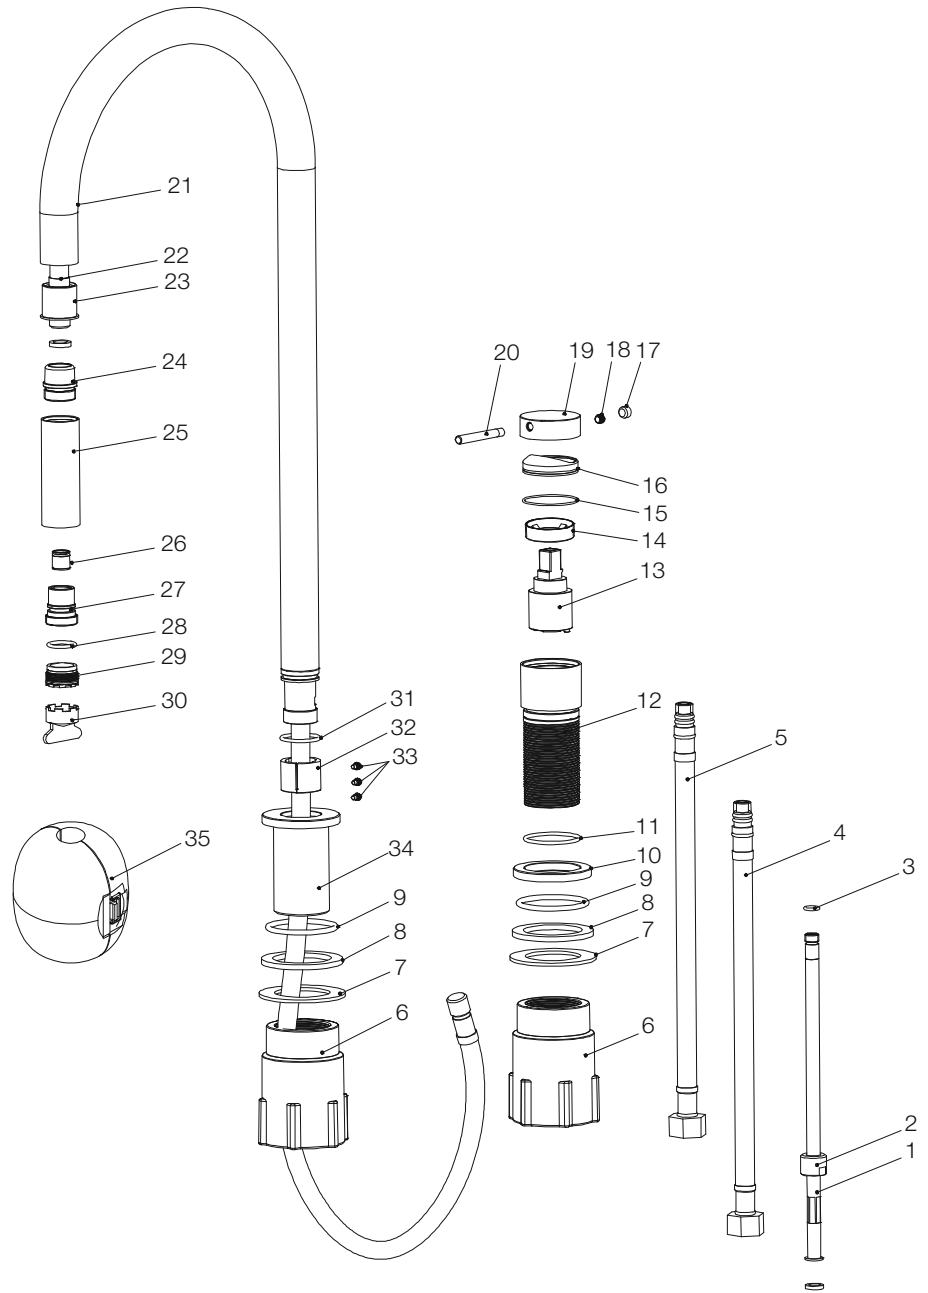

1. Extension pipe
2. Connector
3. o-ring
4. Flexible hose
5. Flexible hose
6. Lock nut
7. Washer
8. Flat washer
9. o-ring
10. Base
11. o-ring
12. Body
13. Cartridge
14. Valve cover
15. o-ring
16. Cover cup
17. Rubber
18. Hex screw
19. Handle base
20. Handle bar
21. Spout
22. Flexible hose
23. Bushing
24. Connector
25. Nozzle body
26. Check valve
27. Connector
28. o-ring
29. Aerator
30. Tool for aerator
31. o-ring
32. Chafing ring
33. Screw
34. Component for spout
35. Weight

Steel Harmonized K2P Sand

Art no: 30146 RSK: 8312076

Primy
Stainless Steel
Kitchen & Bathroom

Scandtap AB, Olofsdalsvägen 21, 302 41 Halmstad, Sweden
info@scandtap.com, www.scandtap.com