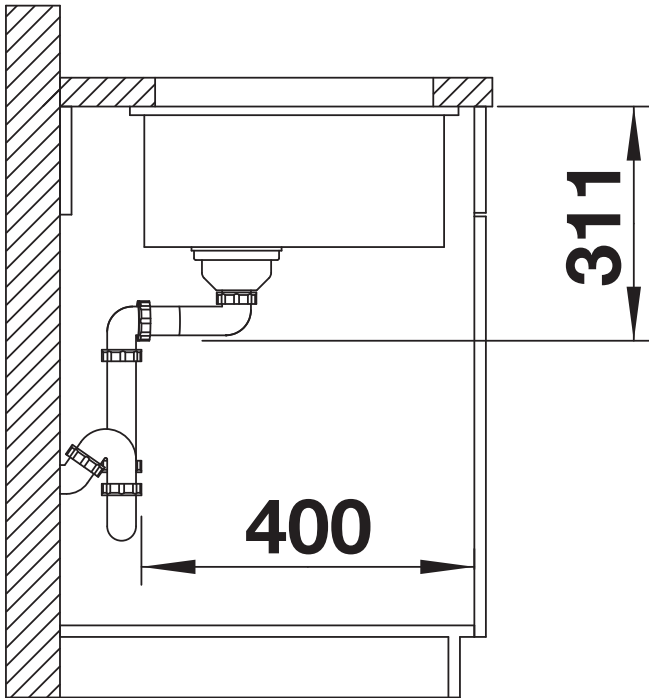

Colours

Available colours:
black
crystal white glossy
magnolia glossy
alu grey
white matt
basalt
jasmine

Ceramic crystal white glossy

Planning information

- Cut-out radius: 15 mm
- Note: minimum worktop thickness 25 mm. Please follow the assembly instructions.

Scope of supply

- waste kit with space-saving pipe
- 3 ½" InFinio basket strainer
- fixing kit

Details

Top view

Cut-out

Front view

Side view