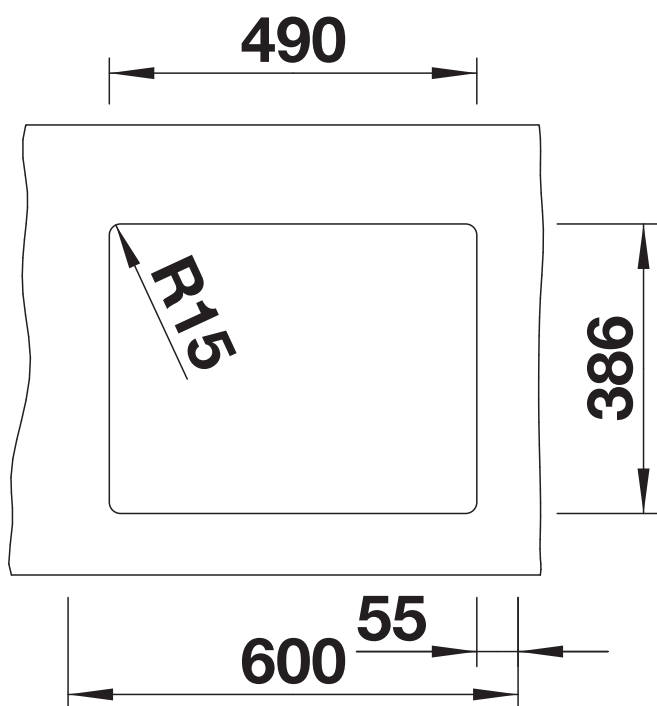

Product information sheet SUBLINE 500-U

BLANCO

Item no. 523733

Benefits

- Large bowl capacity
- Mounting involves no additional expense
- Ceramic for easy care
- Timelessly elegant, contoured bowl design
- For cabinets from 60 cm
- A wide range of optional accessories for added functionality
- InFino drain system - gracefully integrated and easy-care

Colours

Available colours:
black
crystal white glossy
magnolia glossy
alu grey
white matt
basalt
jasmine

Ceramic crystal white glossy

Planning information

- Cut-out radius: 15 mm
- Note: minimum worktop thickness 25 mm. Please follow the assembly instructions.

Scope of supply

- waste kit with space-saving pipe
- 3 ½" InFinio basket strainer
- fixing kit

Details

Top view

Cut-out

Front view

Side view