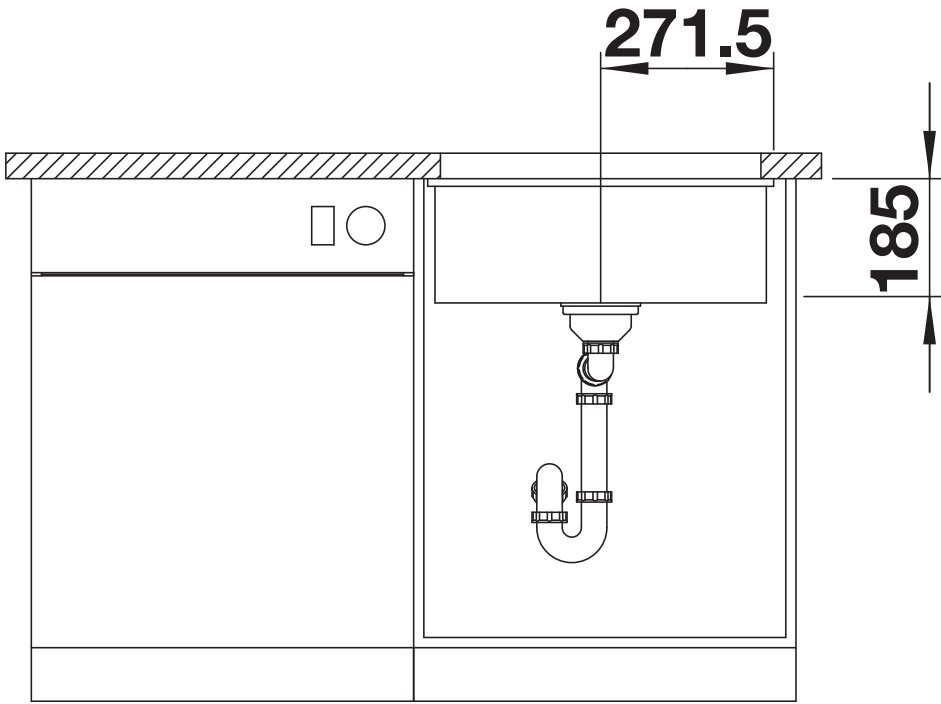

Product information sheet SUBLINE 500-U

BLANCO

Item no. 523733

Benefits

- Large bowl capacity
- Mounting involves no additional expense
- Ceramic for easy care
- Timelessly elegant, contoured bowl design
- For cabinets from 60 cm
- A wide range of optional accessories for added functionality
- InFino drain system - gracefully integrated and easy-care

Colours

Available colours:
black
crystal white glossy
magnolia glossy
alu grey
white matt
basalt
jasmine

Ceramic crystal white glossy

Planning information

- Cut-out radius: 15 mm
- Note: minimum worktop thickness 25 mm. Please follow the assembly instructions.

Scope of supply

- waste kit with space-saving pipe
- 3 ½" InFinio basket strainer
- fixing kit

Details

Top view

Cut-out

Front view

Side view