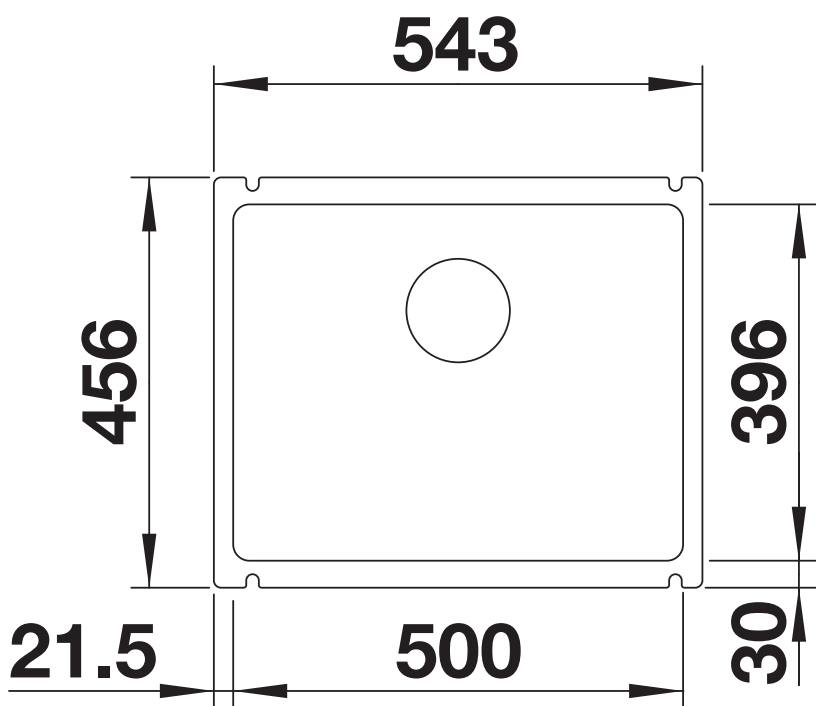

Product information sheet SUBLINE 500-U

BLANCO

Item no. 523733

Benefits

- Large bowl capacity
- Mounting involves no additional expense
- Ceramic for easy care
- Timelessly elegant, contoured bowl design
- For cabinets from 60 cm
- A wide range of optional accessories for added functionality
- InFino drain system - gracefully integrated and easy-care

Colours

Available colours:
black
crystal white glossy
magnolia glossy
alu grey
white matt
basalt
jasmine

Ceramic crystal white glossy

Planning information

- Cut-out radius: 15 mm
- Note: minimum worktop thickness 25 mm. Please follow the assembly instructions.

Scope of supply

- waste kit with space-saving pipe
- 3 ½" InFinio basket strainer
- fixing kit

Details

Top view

Cut-out

Front view

Side view