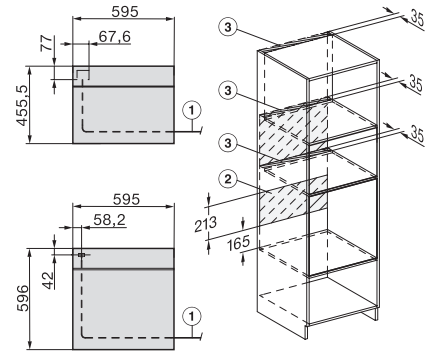

H 7565 BP

Ugn

i en perfekt kombinerbar design med stektermometer och BrilliantLight

installation H7000 XL, installation drawing

side view H7000 XL, installation drawings

built-in H7000 XL, installation drawing

Installation H7000 XL underframe, installation drawings

Installation H7000 BM XL, installation drawings

side view H7000 XL build-under, installation drawing

H7x65BP, H7145BM, H7165B, H7365B, H2756B, H2765B/BP, DGC7151, DGC7351 installation drawings

side view Kombi BM XL, installation drawings

Installation Kombi BM XL, installation drawings