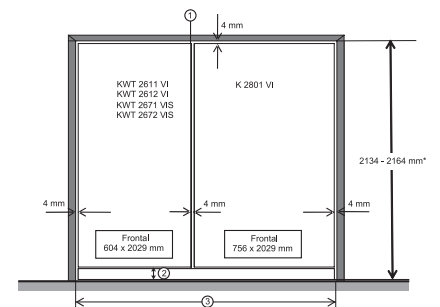

KWT 2672 ViS
MasterCool-vinkyl
för design och teknik i toppklass och stort format.

Opening angle 90°/115°, right side stop, MasterCool (Sketch) with footnote

Side-by-side, MasterCool, without partition wall, with heating mat (Sketch) (with footnote)

KWT2611Vi, KWT2671ViS, KWT2601Vi, KWT2661ViS, installation, MasterCool, installation drawings

Sideview, MasterCool, Sketch

Side-by-Side, MasterCool, footnote, installation drawings

KFP2455ed/cs, KFP2454ed/cs, front panel, front dimensions, MasterCool, installation drawings

Installation, MasterCool, *footnote, installation drawings

KWT2672ViS, KWT2662ViS, KWT2671 ViS, MasterCool, inner space, modeling, installation drawings

Example for dimensioning Side-by-side-Combination MasterCool (Sketch) (*footnote) (only for EUROPE)