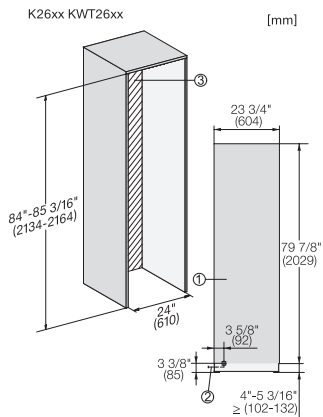

KWT 2672 ViS
MasterCool-vinkyl
för design och teknik i toppklass och stort format.

Opening angle 90°/115°, right side stop, MasterCool (Sketch) with footnote

Side-by-side, MasterCool, without partition wall, with heating mat (Sketch) (with footnote)

KWT2611Vi, KWT2671ViS, KWT2601Vi, KWT2661ViS, installation, MasterCool, installation drawings

Sideview, MasterCool, Sketch

Side-by-Side, MasterCool, footnote, installation drawings

KFP2455ed/cs, KFP2454ed/cs, front panel, front dimensions, MasterCool, installation drawings

Installation, MasterCool, *footnote, installation drawings

KWT2672ViS, KWT2662ViS, KWT2671 ViS, MasterCool, inner space, modeling, installation drawings

Example for dimensioning Side-by-side-Combination MasterCool (Sketch) (*footnote) (only for EUROPE)