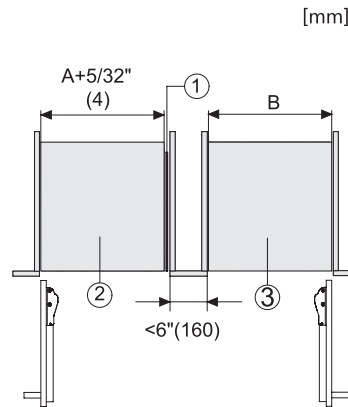

KWT 2672 ViS
MasterCool-vinkyl
för design och teknik i toppklass och stort format.

Opening angle 90°/115°, right side stop, MasterCool (Sketch) with footnote

Side-by-side, MasterCool, without partition wall, with heating mat (Sketch) (with footnote)

KWT2611Vi, KWT2671ViS, KWT2601Vi, KWT2661ViS, installation, MasterCool, installation drawings

Sideview, MasterCool, Sketch

Side-by-Side, MasterCool, footnote, installation drawings

KFP2455ed/cs, KFP2454ed/cs, front panel, front dimensions, MasterCool, installation drawings