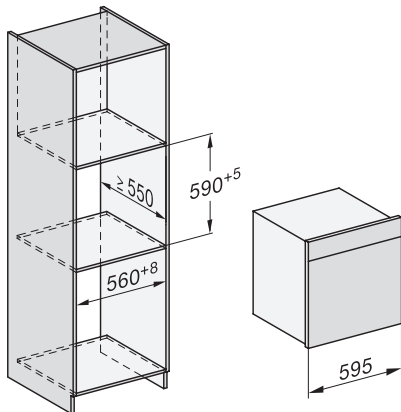

DGC 7460 HC Pro  
 Kombi-ångugn  
 för ångkokning, bakning, stekning med uppkoppling + HydroClean.

H7000 handle, installation drawing

Installation DGC XXL, ESW7x20 installation drawings

Installation\_DGC\_XXL\_ESW7x10\_EVS7010 installation drawings

built-in DGC XXL, installation drawing

built-in DGC XXL build-under, installation drawing

screw joint DGC XXL, installation drawing

DGC7x4x swivel range of the aperture, installation drawings

side view DGC XXL, installation drawings