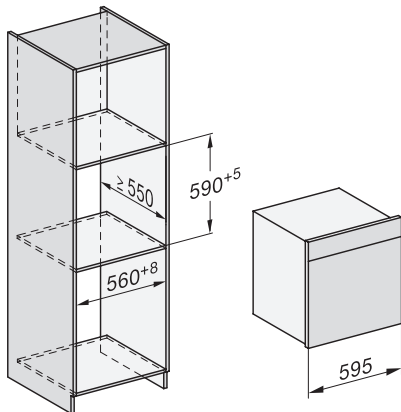

DGC 7660 HC Pro  
 Kombi-ångugn  
 för ångkokning, bakning, stekning med stektermometer + HydroClean.

H7000 handle, installation drawing

Installation DGC XXL, ESW7x20 installation drawings

Installation\_DGC\_XXL\_ESW7x10\_EVS7010 installation drawings

built-in DGC XXL, installation drawing

built-in DGC XXL build-under, installation drawing

screw joint DGC XXL, installation drawing

DGC7x4x swivel range of the aperture, installation drawings

side view DGC XXL, installation drawings