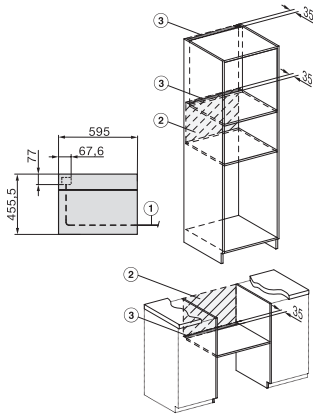

## H 7145 BM

Kompaktugn med mikrovågsfunktion

i elegant svart design med automatikprogram och kombifunktioner.

side view H7000 BM, installation drawings

built-in H7000 BM, installation drawing

built-in H7000 BM build-under, installation drawings

installation H7000 BM, installation drawing

Installation H7000BM, installation drawings, GB, AUS

side view H7000 BM build-under, installation drawings

H7x65BP, H7145BM, H7165B, H7365B, H2756B,  
H2765B/BP, DGC7151, DGC7351 installation drawings