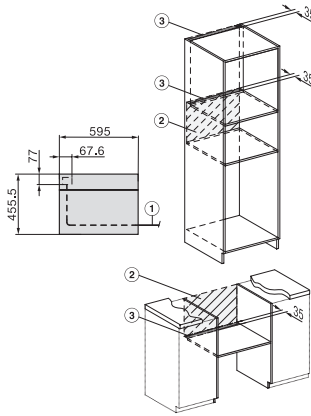

## H 7145 BM

Kompaktugn med mikrovågsfunktion

i elegant svart design med automatikprogram och kombifunktioner.

side view H7000 BM, installation drawings

built-in H7000 BM, installation drawing

built-in H7000 BM build-under, installation drawings

installation H7000 BM, installation drawing

Installation H7000BM, installation drawings, GB, AUS

side view H7000 BM build-under, installation drawings

H7x65BP, H7145BM, H7165B, H7365B, H2756B,  
H2765B/BP, DGC7151, DGC7351 installation drawings