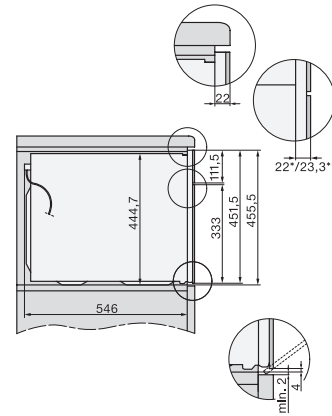

## H 7145 BM

Kompaktugn med mikrovågsfunktion

i elegant svart design med automatikprogram och kombifunktioner.

side view H7000 BM, installation drawings

built-in H7000 BM, installation drawing

built-in H7000 BM build-under, installation drawings

installation H7000 BM, installation drawing

Installation H7000BM, installation drawings, GB, AUS

side view H7000 BM build-under, installation drawings

H7x65BP, H7145BM, H7165B, H7365B, H2756B,  
H2765B/BP, DGC7151, DGC7351 installation drawings