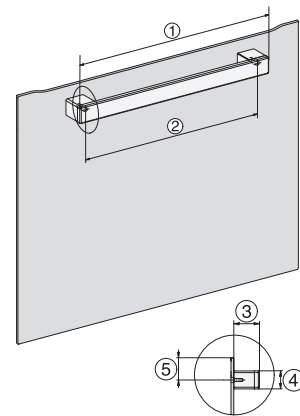

### Ugn

i modern design med nätanslutning, pyrolyt och FlexiClip-teleskopskenor.

installation H7000 XL, installation drawing

side view H7000 XL, installation drawings

built-in H7000 XL, installation drawing

Installation H7000 XL underframe, installation drawings

side view H7000 XL build-under, installation drawing

H2465B, H2465BP, H2466B, H2466BP, H2467B, H2467BP, H2468B, H2468BP, H2469B, H2469BP installation drawings