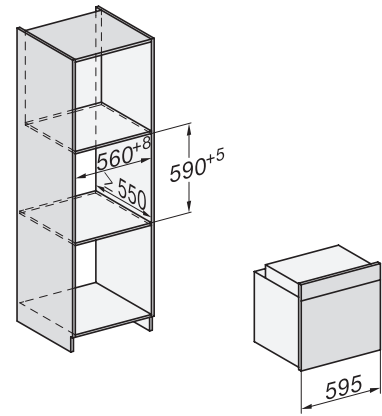

### Ugn

i modern design med nätanslutning, pyrolyt och FlexiClip-teleskopskenor.

installation H7000 XL, installation drawing

side view H7000 XL, installation drawings

built-in H7000 XL, installation drawing

Installation H7000 XL underframe, installation drawings

side view H7000 XL build-under, installation drawing

H2465B, H2465BP, H2466B, H2466BP, H2467B, H2467BP, H2468B, H2468BP, H2469B, H2469BP installation drawings