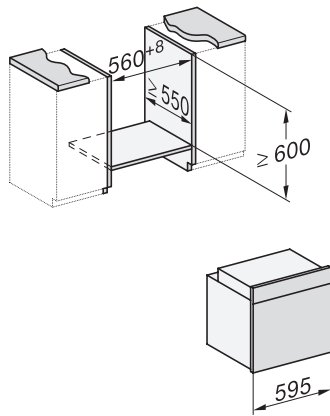

### Ugn

i modern design med nätanslutning, pyrolyt och FlexiClip-teleskopskenor.

installation H7000 XL, installation drawing

side view H7000 XL, installation drawings

built-in H7000 XL, installation drawing

Installation H7000 XL underframe, installation drawings

side view H7000 XL build-under, installation drawing

H2465B, H2465BP, H2466B, H2466BP, H2467B, H2467BP, H2468B, H2468BP, H2469B, H2469BP installation drawings