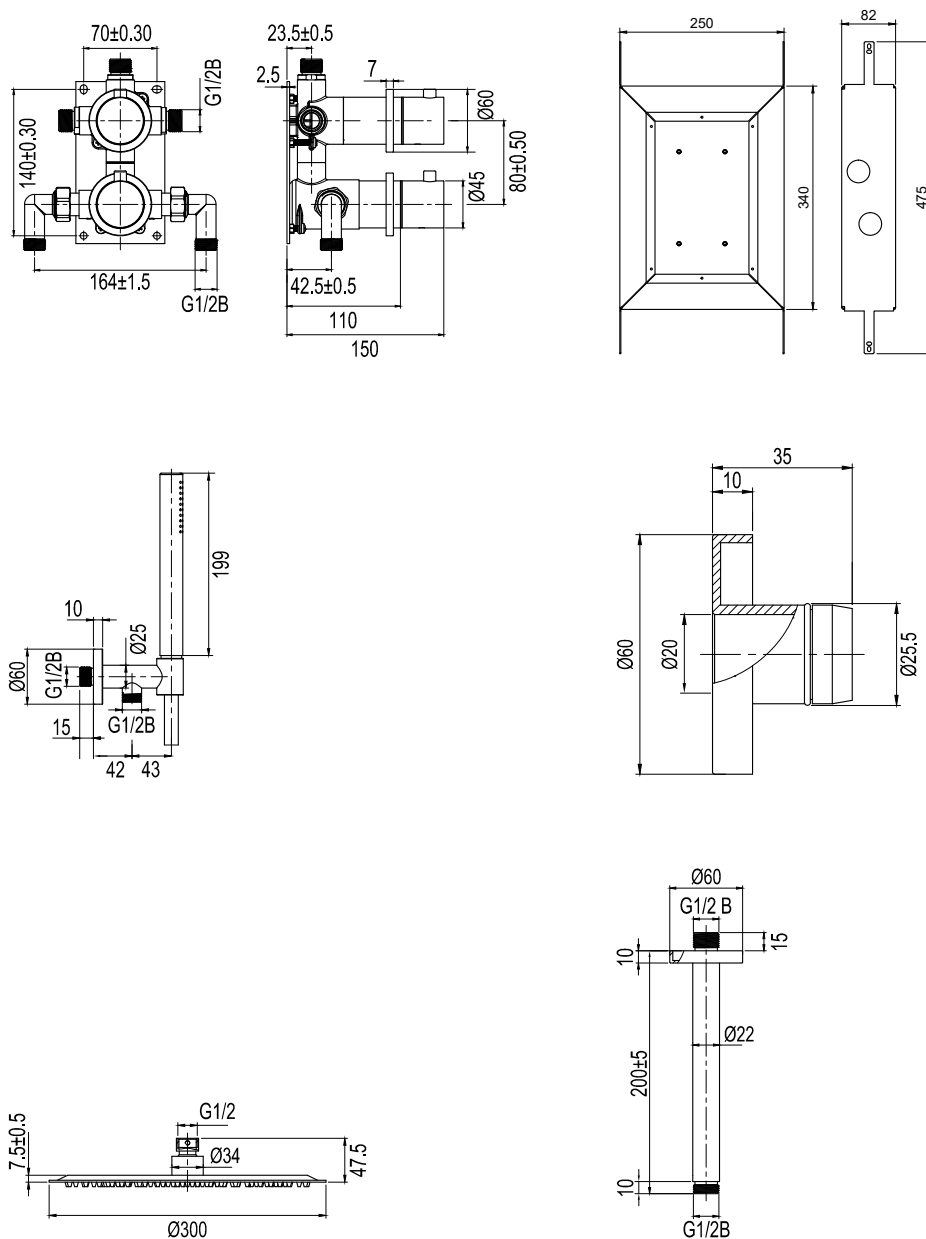

Technische Daten:

Deckenmontierter Kopfbrausenhalter: CC 200 mm (die endgültige Länge des Kopfbrausenhalters hängt von der Dicke der Gipsplatten und/oder anderem Deckenmaterial ab) | Kopfbrause: Ø300 mm | Duschschauch: 1,5 m

SCANDTAP
BATHROOM CONCEPTS

Scandtap AB, Olofsdalsvägen 21, 302 41 Halmstad, Sweden
info@scandtap.com, www.scandtap.com

Typgodkännande
Nr: 1786-1787

EN

Built-in thermostatic mixer with elegant slimline details. Concealed installation behind the wall gives the bathroom a harmonious, minimalist look. Includes a thin, wide, wall-mounted ceiling shower head and a cylindrical hand shower that delivers a soft, comfortable, wide jet. Timeless design combined with Scandinavian style. • Two functions: Ceiling shower and hand shower • Made of stainless steel • Approved by SINTEF and KIWA • Two separate levers for adjusting temperature and water pressure • Ceiling-mounted ceiling shower head • Tiltable ceiling shower head • Anti-twist hose • Anti-limescale feature allows easy cleaning of the hand shower and ceiling shower head even if the water is hard • Reliable thermostat that is also resistant to hard water • Supplied with certified Scandtap Box 1 installation box in stainless steel, which protects against water leakage behind wall • Supplied with cover in matching colour for the leak indicator

Technical data:

Ceiling-mounted ceiling shower bracket: CC 200 mm (the ceiling shower bracket's ultimate length depends on the thickness of the plasterboard and/or other ceiling materials) | Ceiling shower head: Ø300 mm | Shower hose: 1.5 m

Mått / Dimensjoner / Måle / Mitat / Abmessungen / Dimensions

SCANDTAP

BATHROOM CONCEPTS

Scandtap AB, Olofsdalsvägen 21, 302 41 Halmstad, Sweden
info@scandtap.com, www.scandtap.com

Typgodkännande
Nr: 1786-1787