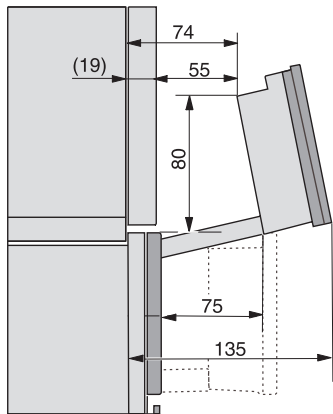

built-in DGC XXL, installation drawing

DGC7x60 connections and ventilation 60cm, installation drawing

built-in DGC XXL build-under, installation drawing

screw joint DGC XXL, installation drawing

DGC7x4x swivel range of the aperture, installation drawings

side view DGC XXL, installation drawings