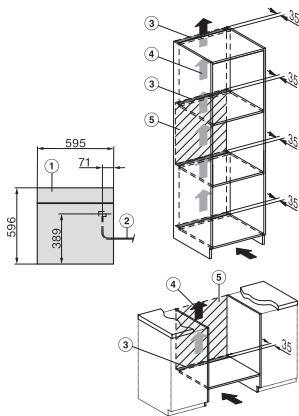

DGC 7460 HCX Pro 125 Gala Ed

Handtagslös ångugn

för ångkokning, bakning, stekning med uppkoppling + HydroClean.

Installation DGC XXL, ESW7x20 installation drawings

Installation_DGC_XXL_ESW7x10_EVS7010 installation drawings

built-in DGC XXL, installation drawing

DGC7x60 connections and ventilation 60cm, installation drawing

built-in DGC XXL build-under, installation drawing

screw joint DGC XXL, installation drawing

DGC7x4x swivel range of the aperture, installation drawings

side view DGC XXL, installation drawings