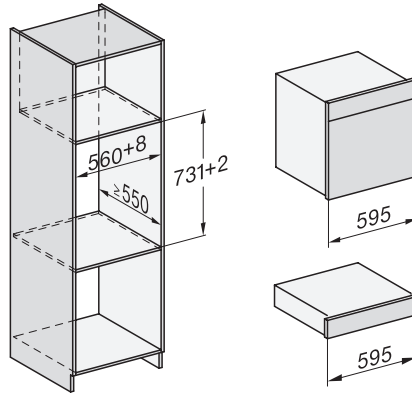

Installation_DGC_XXL_ESW7x10_EVS7010 installation drawings