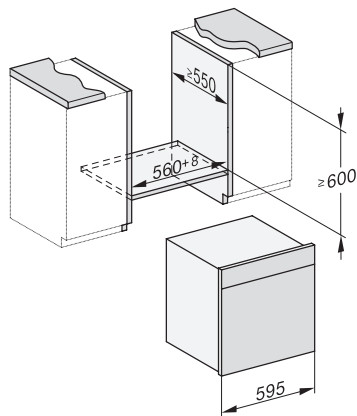

DGC 7460 HCX Pro 125 Gala Ed

Handtagslös ångugn

för ångkokning, bakning, stekning med uppkoppling + HydroClean.

Installation DGC XXL, ESW7x20 installation drawings

Installation_DGC_XXL_ESW7x10_EVS7010 installation drawings

built-in DGC XXL, installation drawing

DGC7x60 connections and ventilation 60cm, installation drawing

built-in DGC XXL build-under, installation drawing

screw joint DGC XXL, installation drawing

DGC7x4x swivel range of the aperture, installation drawings

side view DGC XXL, installation drawings