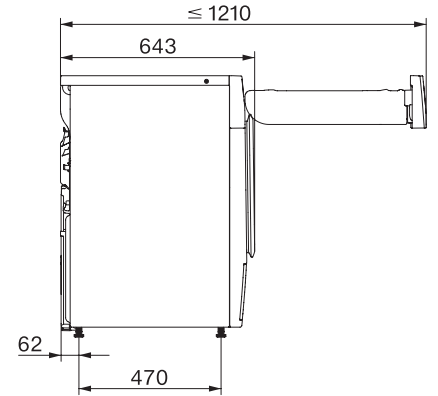

TSD643WP EcoSpeed&9kg

T1 värmepumpstumlare:

9 kg | DirectSensor | DryCare 40 | HygieneDry | Miele@home

T1 installation drawing, facia 5 degree, measures in mm

T1 drawing, facia 5 degree, measures in mm

T1 drawing, facia 5 degree, with porthole, measures in mm

T1 drawing, facia 5 degree, measures in mm