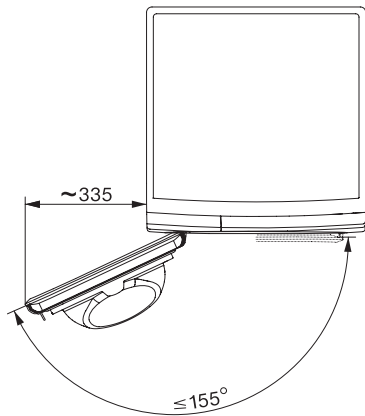

TSD643WP EcoSpeed&9kg

T1 värmepumpstumlare:

9 kg | DirectSensor | DryCare 40 | HygieneDry | Miele@home

T1 installation drawing, facia 5 degree, measures in mm

T1 drawing, facia 5 degree, measures in mm

T1 drawing, facia 5 degree, with porthole, measures in mm

T1 drawing, facia 5 degree, measures in mm