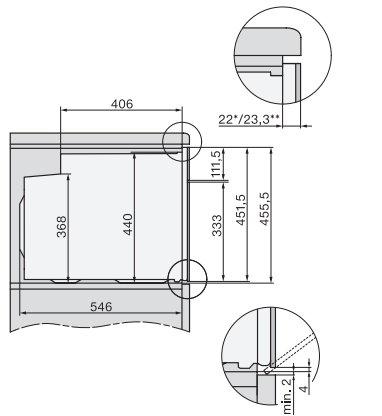

H 7440 BPX 125 Gala Ed  
 Handtagslös kompaktugn  
 i perfekt kombinerbar design med LED-belysning och pyrolyys.

side view H7000 M, installation drawings

built-in H7000 M, installation drawing

built-in H7000 M build-under, installation drawing

Installation H7000 M, installation drawing

side view H7000 M build-under, installation drawings