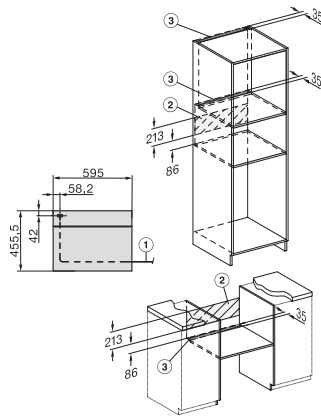

H 7440 BPX 125 Gala Ed  
 Handtagslös kompaktugn  
 i perfekt kombinerbar design med LED-belysning och pyrolyys.

side view H7000 M, installation drawings

built-in H7000 M, installation drawing

built-in H7000 M build-under, installation drawing

Installation H7000 M, installation drawing

side view H7000 M build-under, installation drawings